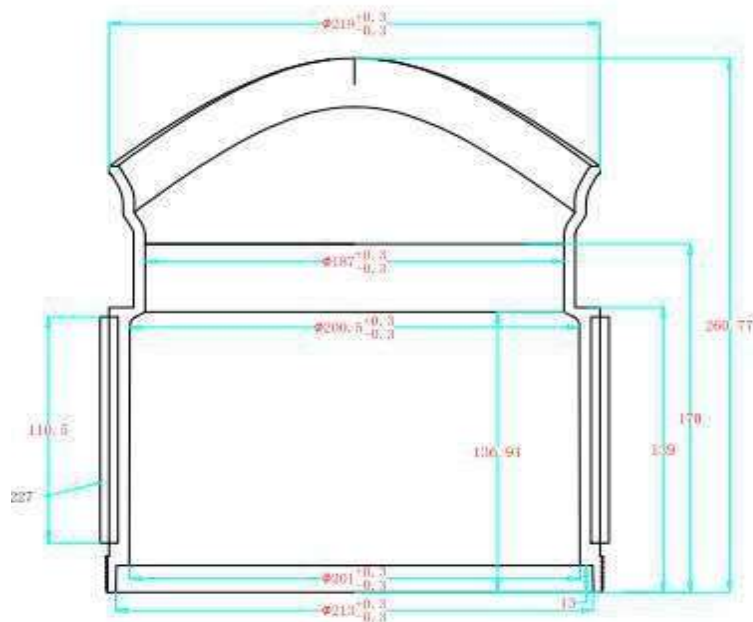

SADDLE FOR CONNEXION EASYCLIP for all types of tubes DN300x200 Item code 1A20058, supplied with seal

Description: Accessories in rigid PVC with socket equipped with an EPDM sealing ring Complies with the requirements of standard NF EN 1401 and NM 05.5.201

Application: Sanitation, roads and other networks

unit: mm

unit: mm

SADDLE FOR CONNEXION EASYCLIP for all types of tubes DN400x200 item code 1D20058, supplied with seal

Description: Accessories in rigid PVC with socket equipped with an EPDM sealing ring Complies with the requirements of standard NF EN 1401 and NM 05.5.201

Application: Sanitation, roads and other networks

unit: mm