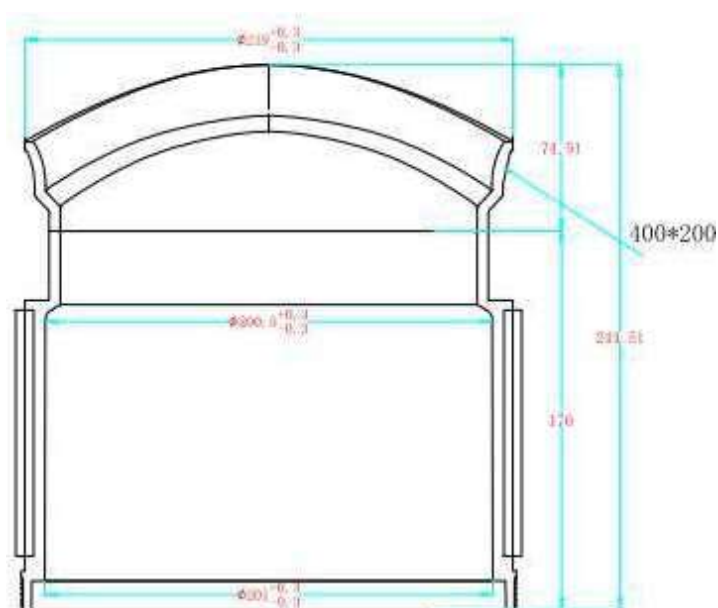

Application: Sanitation, roads and other networks

unit: mm

unit: mm

SADDLE FOR CONNEXION EASYCLIP for all types of tubes DN400x200 item code 1D20058, supplied with seal

Description: Accessories in rigid PVC with socket equipped with an EPDM sealing ring Complies with the requirements of standard NF EN 1401 and NM 05.5.201

Application: Sanitation, roads and other networks

unit: mm