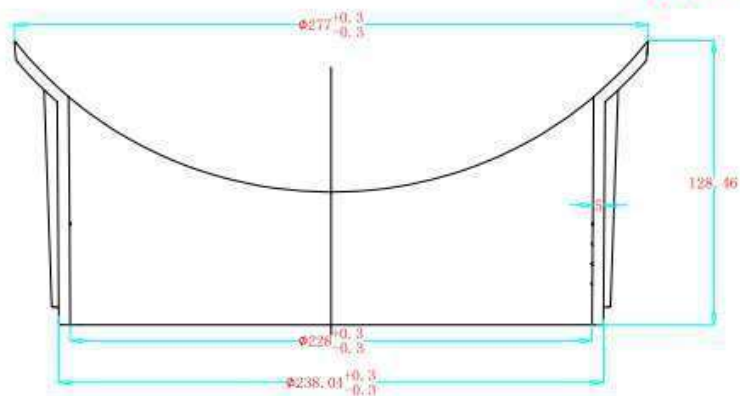

SADDLE FOR CONNEXION EASYCLIP for all types of tubes DN300x200 Item code 1A20058, supplied with seal

Description: Accessories in rigid PVC with socket equipped with an EPDM sealing ring Complies with the requirements of standard NF EN 1401 and NM 05.5.201

Application: Sanitation, roads and other networks

unit: mm

unit: mm

SADDLE FOR CONNEXION EASYCLIP for all types of tubes DN400x200 item code 1D20058, supplied with seal

Description: Accessories in rigid PVC with socket equipped with an EPDM sealing ring Complies with the requirements of standard NF EN 1401 and NM 05.5.201

Application: Sanitation, roads and other networks

unit: mm